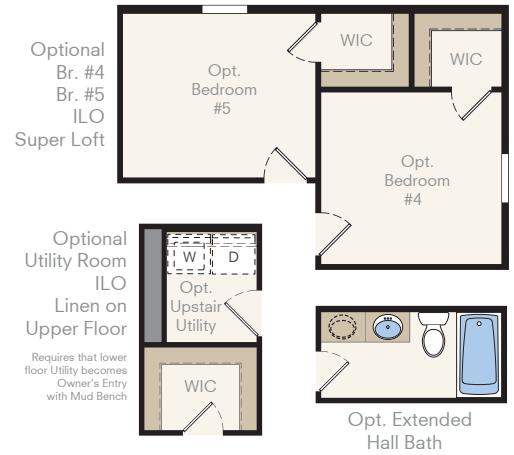

First Floor

HubbleHomes.com

Building Value for Life