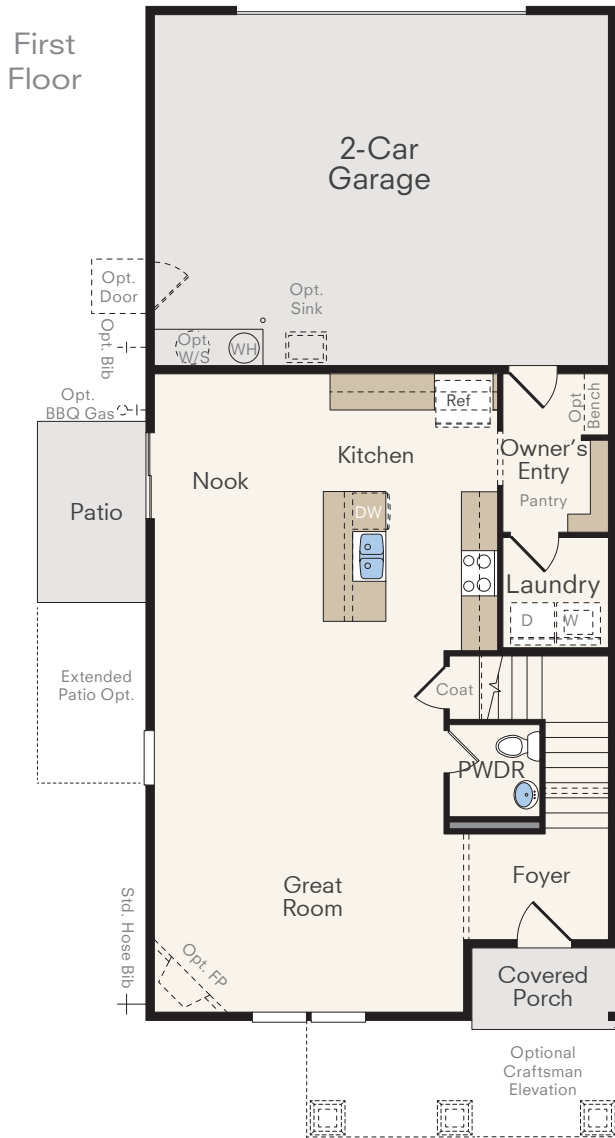

THE SAGEWOOD

Two-Story Home
3 Bedrooms, 2.5 Baths
Approx. 1,864 sq. ft. heated

First Floor

Second Floor

HubbleHomes.com

Building Value for Life