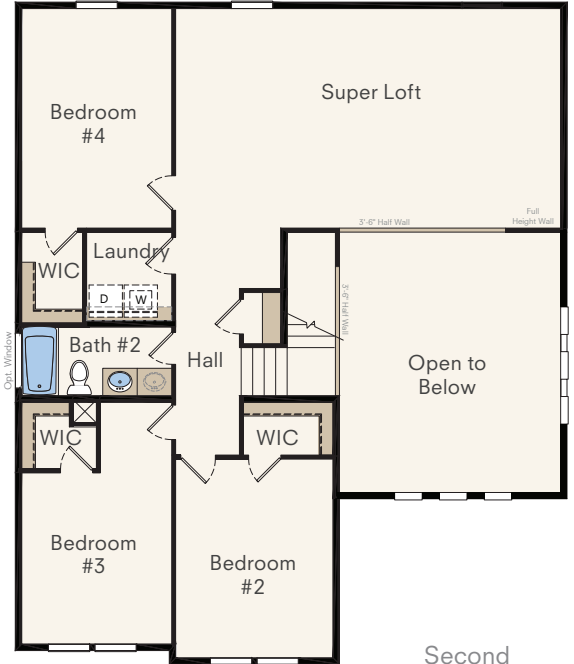

Second Floor