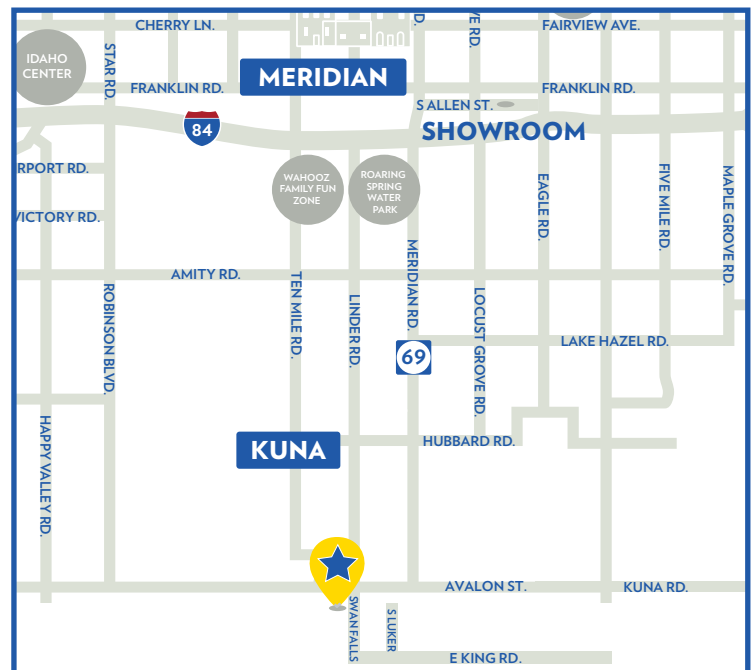

SERA SOLE in Kuna

Welcome to Sera Sole, a vibrant new home community in South Kuna. With flexible floorplans and a variety of customization options, Sera Sole makes it easy to find a home that perfectly suits your lifestyle. Enjoy the nearby Kuna Greenbelt, where you can stroll along the scenic Indian Creek, or spend your summers at the Kuna Market, browsing local vendors, grabbing a bite from food trucks, cooling off at the splash pad, or playing a round of Frisbee golf. Sera Sole is the ideal place to create your dream home and enjoy the best of South Kuna living!

Directions to Community:

From I-84, Take exit 44 onto SH-69 S
Towards Meridian/Kuna, Turn Left onto
Swan Falls Rd, Turn Left into the community

Closest Sales Center: Greendale Grove

3057 N Cherry Grove Way, Star, ID, 83669

St. Luke's Hospital (20 Minutes)

St. Alphonsus Hospital (25 Minutes)

Urgent Care Centers (5 Minutes)

Shopping

Grocery including Albertson's Kuna and Ridley's Family Markets (5 Minutes) and Retail Stores (15-20 Minutes)

Dining

Restaurants including Idaho Pizza Company, Enrique's Mexican Restaurant and Big Mic's BBQ (5 Minutes)