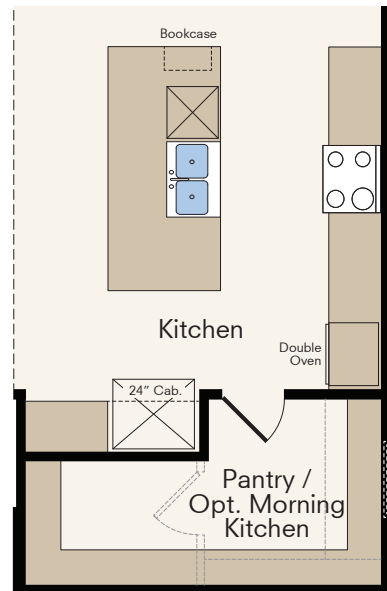

Opt. Deluxe Kitchen