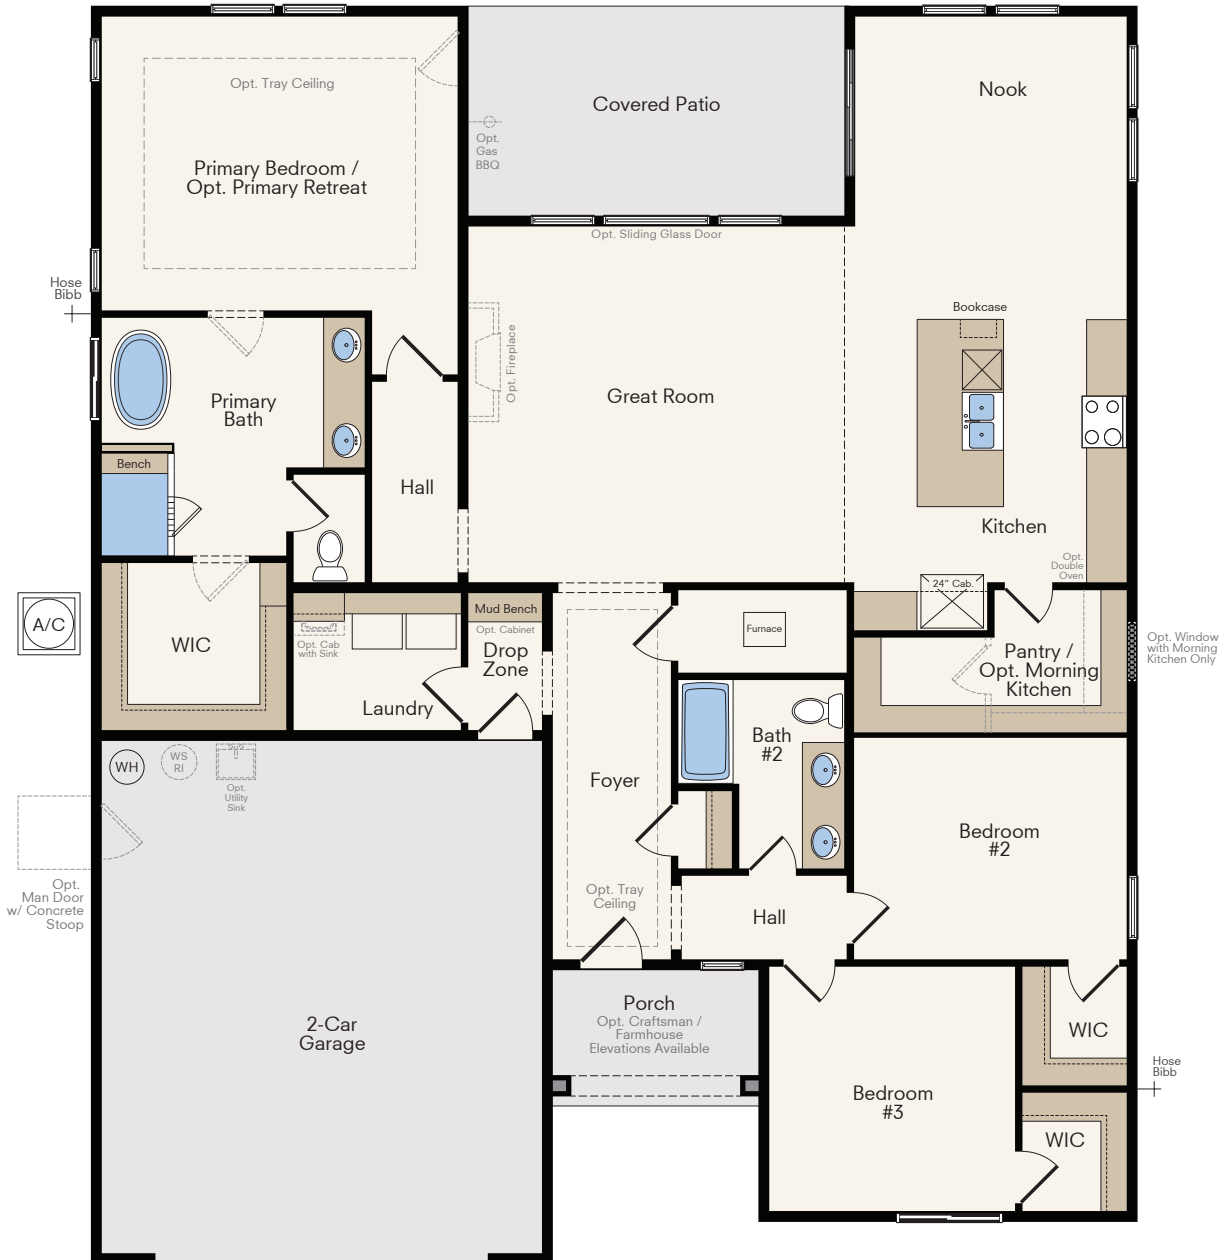

THE ALDER

One-Story Home
3 Bedrooms, 2 Baths
Approx. 2,100 sq. ft. heated

HubbleHomes.com

Let's get you home.