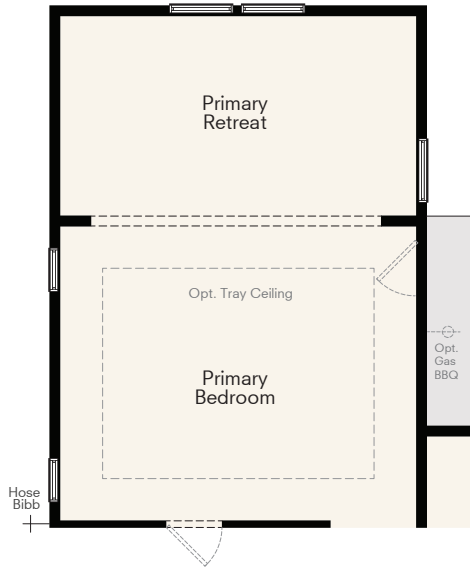

Opt. Primary Retreat