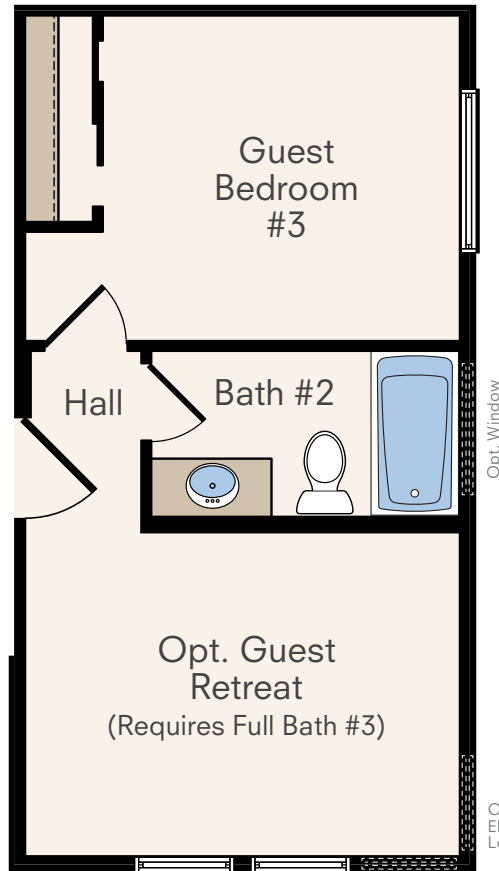

# Signature SERIES THE AMETHYST

1-Story Home  
**Opt. Guest Retreat**  
 3-5 Bedrooms, 2-3 Baths  
 Approx. 2,008 sq. ft. heated

COUNTRY ELEVATION

MODERN ELEVATION

In a continuous effort by Hubble Homes to improve the quality of your home, we reserve the right to change features, prices, plans and specifications without notice. Dimensions and square feet are approximations only. Renderings are for marketing purposes only. See your onsite sales associate for additional information. © 2023 Hubble Homes, LLC. RCE-049. Revised 2023 09-29

HubbleHomes.com

Your Builder of Choice

Opt. Laundry with Shelf, Cabinet, Sink

Each Option is Available Separately

Opt. Guest Retreat ILO Bedroom #2

Opt. Bedroom #4 with Full Bath