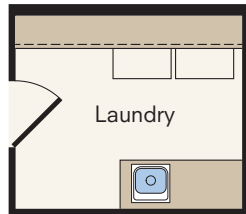

Signature SERIES THE EMERALD

One-Story Home
Opt. En Suite
 3-5 Bedrooms, 3 Baths
 Approx. 2,433 sq. ft. heated

COUNTRY ELEVATION

MODERN ELEVATION

In a continuous effort by Hubble Homes to improve the quality of your home, we reserve the right to change features, prices, plans and specifications without notice. Dimensions and square feet are approximations only. Renderings are for marketing purposes only. See your onsite sales associate for additional information. © 2023 Hubble Homes, LLC. RCE-049. Revised 2023 09-29

HubbleHomes.com

HUBBLE
 HOMES Your Builder of Choice

Opt. Laundry Shelf, Cabinet and Sink

Each Option is Available Separately

Opt. Bedroom #4 ILO Dining

Opt. Bedroom #5 ILO Internal Bay