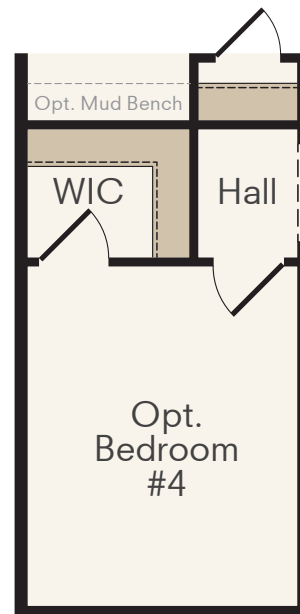

Signature SERIES THE OPAL w/BONUS

1.5-Story Home
3-5 Bedrooms, 2.5-4 Baths
Approx. 2,653 sq. ft. heated

COUNTRY ELEVATION

MODERN ELEVATION

Opt. Full Bath
ILO Powder

Opt. Full Bedroom
ILO Internal Bay