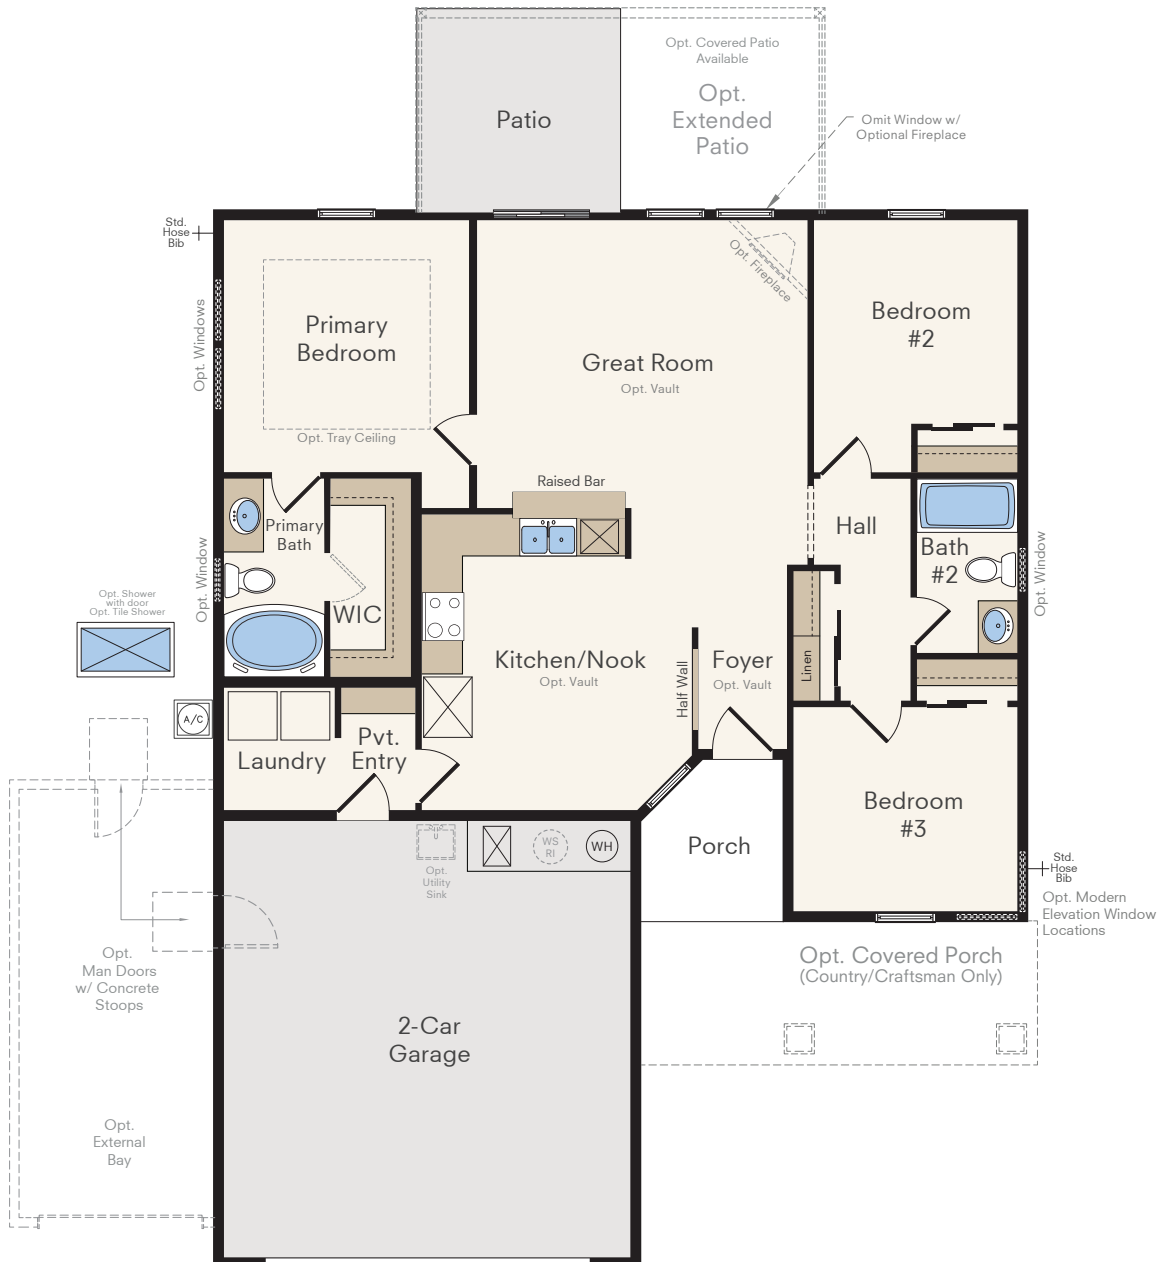

COUNTRY ELEVATION

MODERN ELEVATION

HubbleHomes.com

Your Builder of Choice