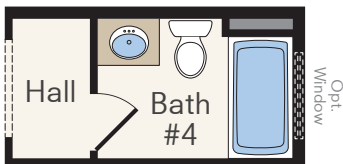

Signature SERIES
THE **YOSEMITE**

Two-Story Home
Opt. Guest Bed / Full Bath on Main
4-7 Bedrooms, 3.5-4 Baths
Approx. 3,259 sq. ft. heated

COUNTRY ELEVATION

MODERN ELEVATION

In a continuous effort by Hubble Homes to improve the quality of your home, we reserve the right to change features, prices, plans and specifications without notice. Dimensions and square feet are approximations only. Renderings are for marketing purposes only. See your onsite sales associate for additional information. © 2025 Hubble Homes, LLC. RCE-049. Revised 2023 02-23

Opt. Full Bath #4
on Main ILO Powder

Opt.
En Suite ILO
Bedroom #2