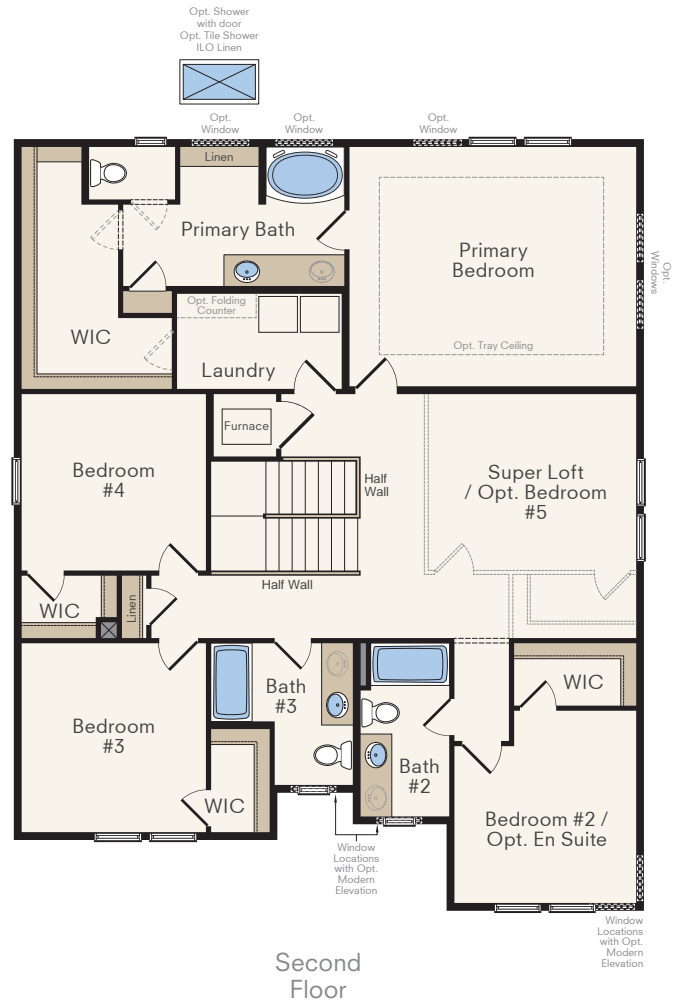

Opt.
En Suite ILO
Bedroom #2