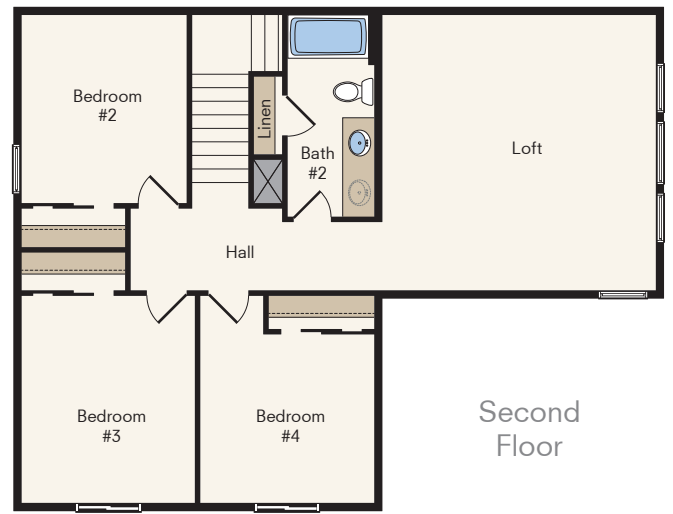

HubbleHomes.com

Let's get you home.